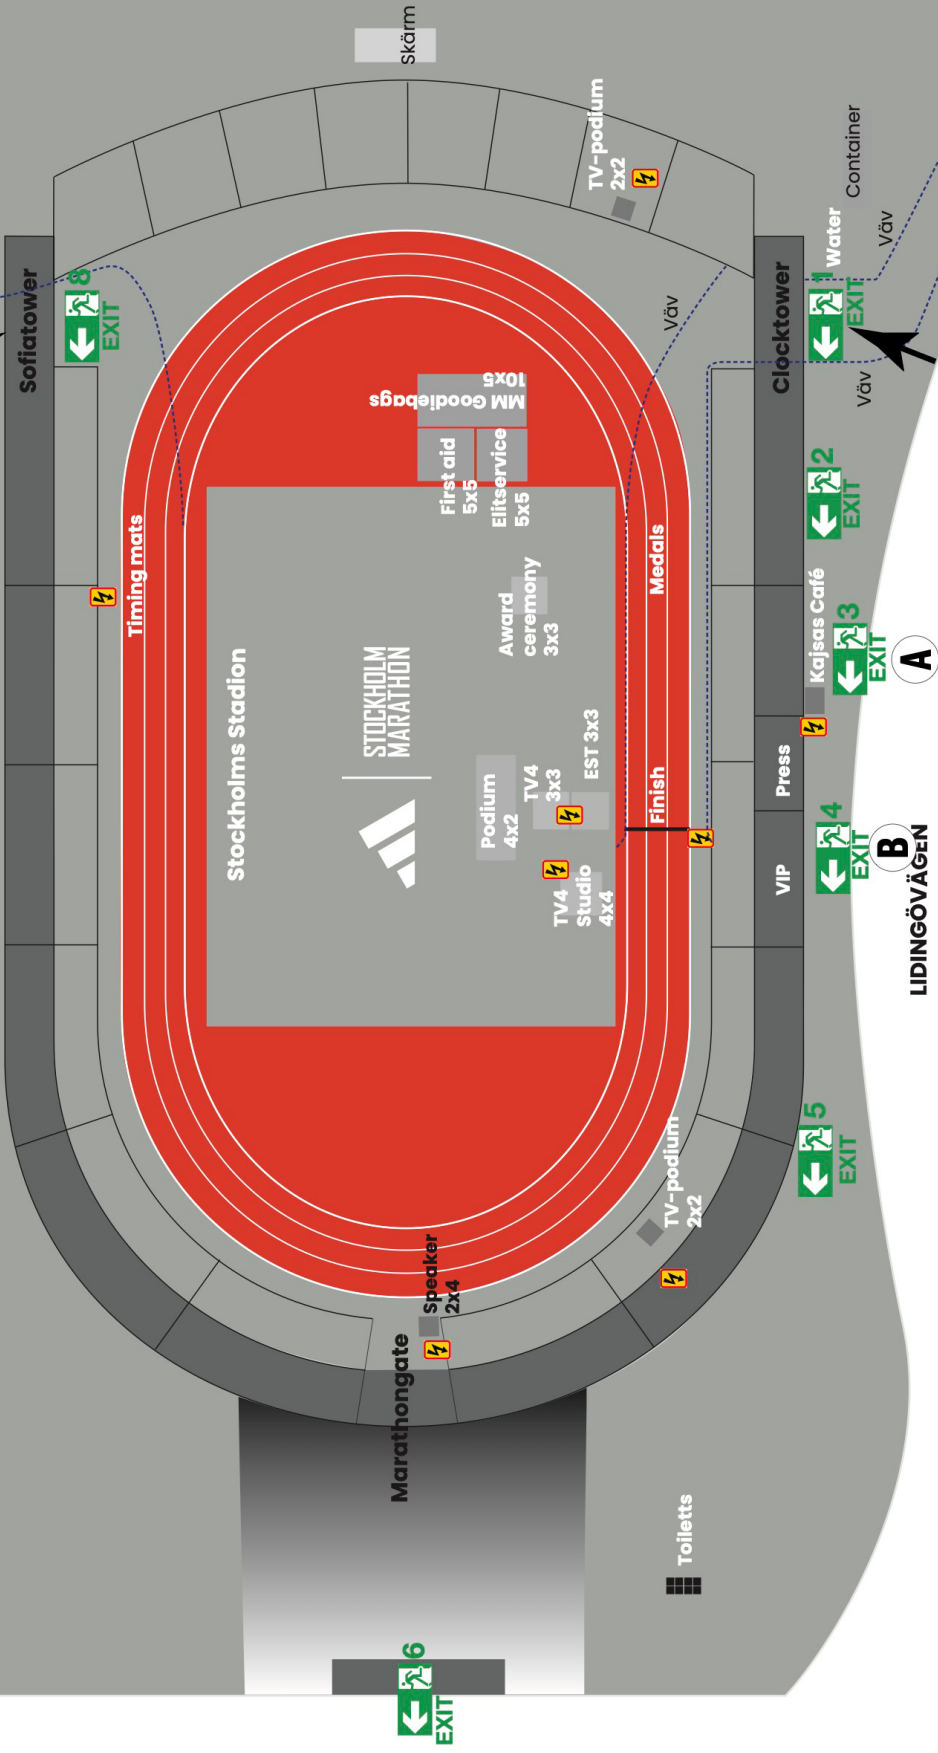

Saturday June 1

OB-Busses

Runners race entrance

DROTTNING SOFIAS VÄG

Väv

Runners race exit

LIDINGÖVÄGEN

A

B

Schedule

07.00 Stadium closes, only runners and officials allowed.

12.15 Public entrance A&B opens.